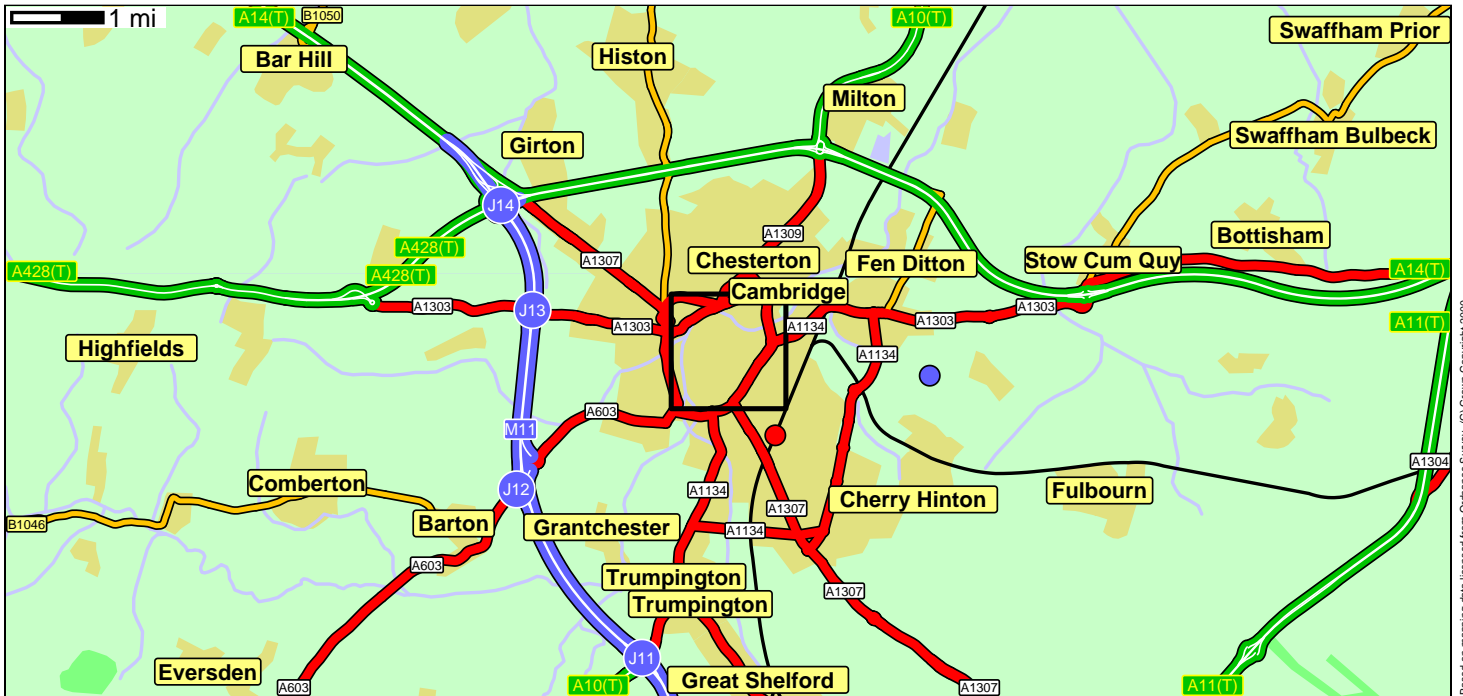

Wesley Methodist Church
 Christs Pieces
 Cambridge
 Cambridgeshire
 CB1 1LG

Call 09050 50 50 50
 for traffic and navigation
 on your mobile phone

Based on mapping data licensed from Ordnance Survey, (C) Crown Copyright 2000

Based on mapping data licensed from Ordnance Survey, (C) Crown Copyright 2000