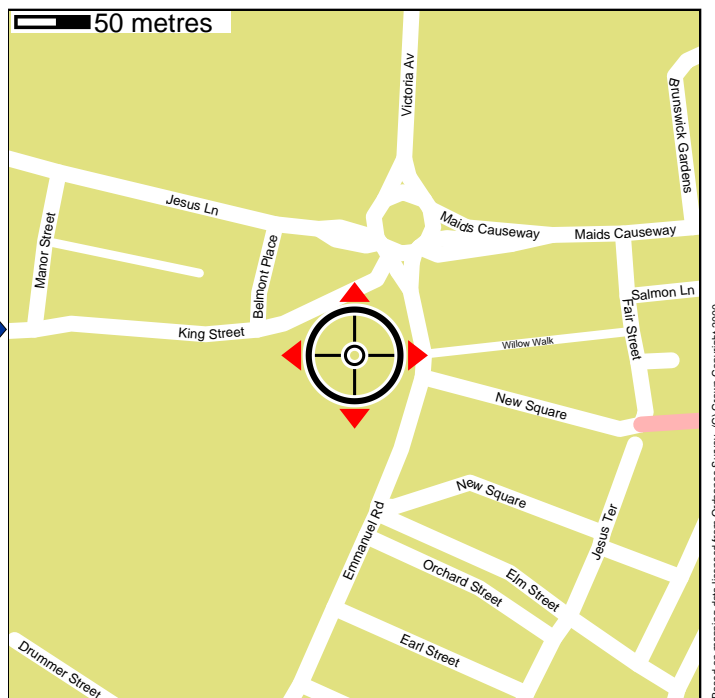

Wesley Methodist Church
 Christs Pieces
 Cambridge
 Cambridgeshire
 CB1 1LG

Call 09050 50 50 50
 for traffic and navigation
 on your mobile phone

Based on mapping data licensed from Ordnance Survey, (C) Crown Copyright 2000

Based on mapping data licensed from Ordnance Survey, (C) Crown Copyright 2000